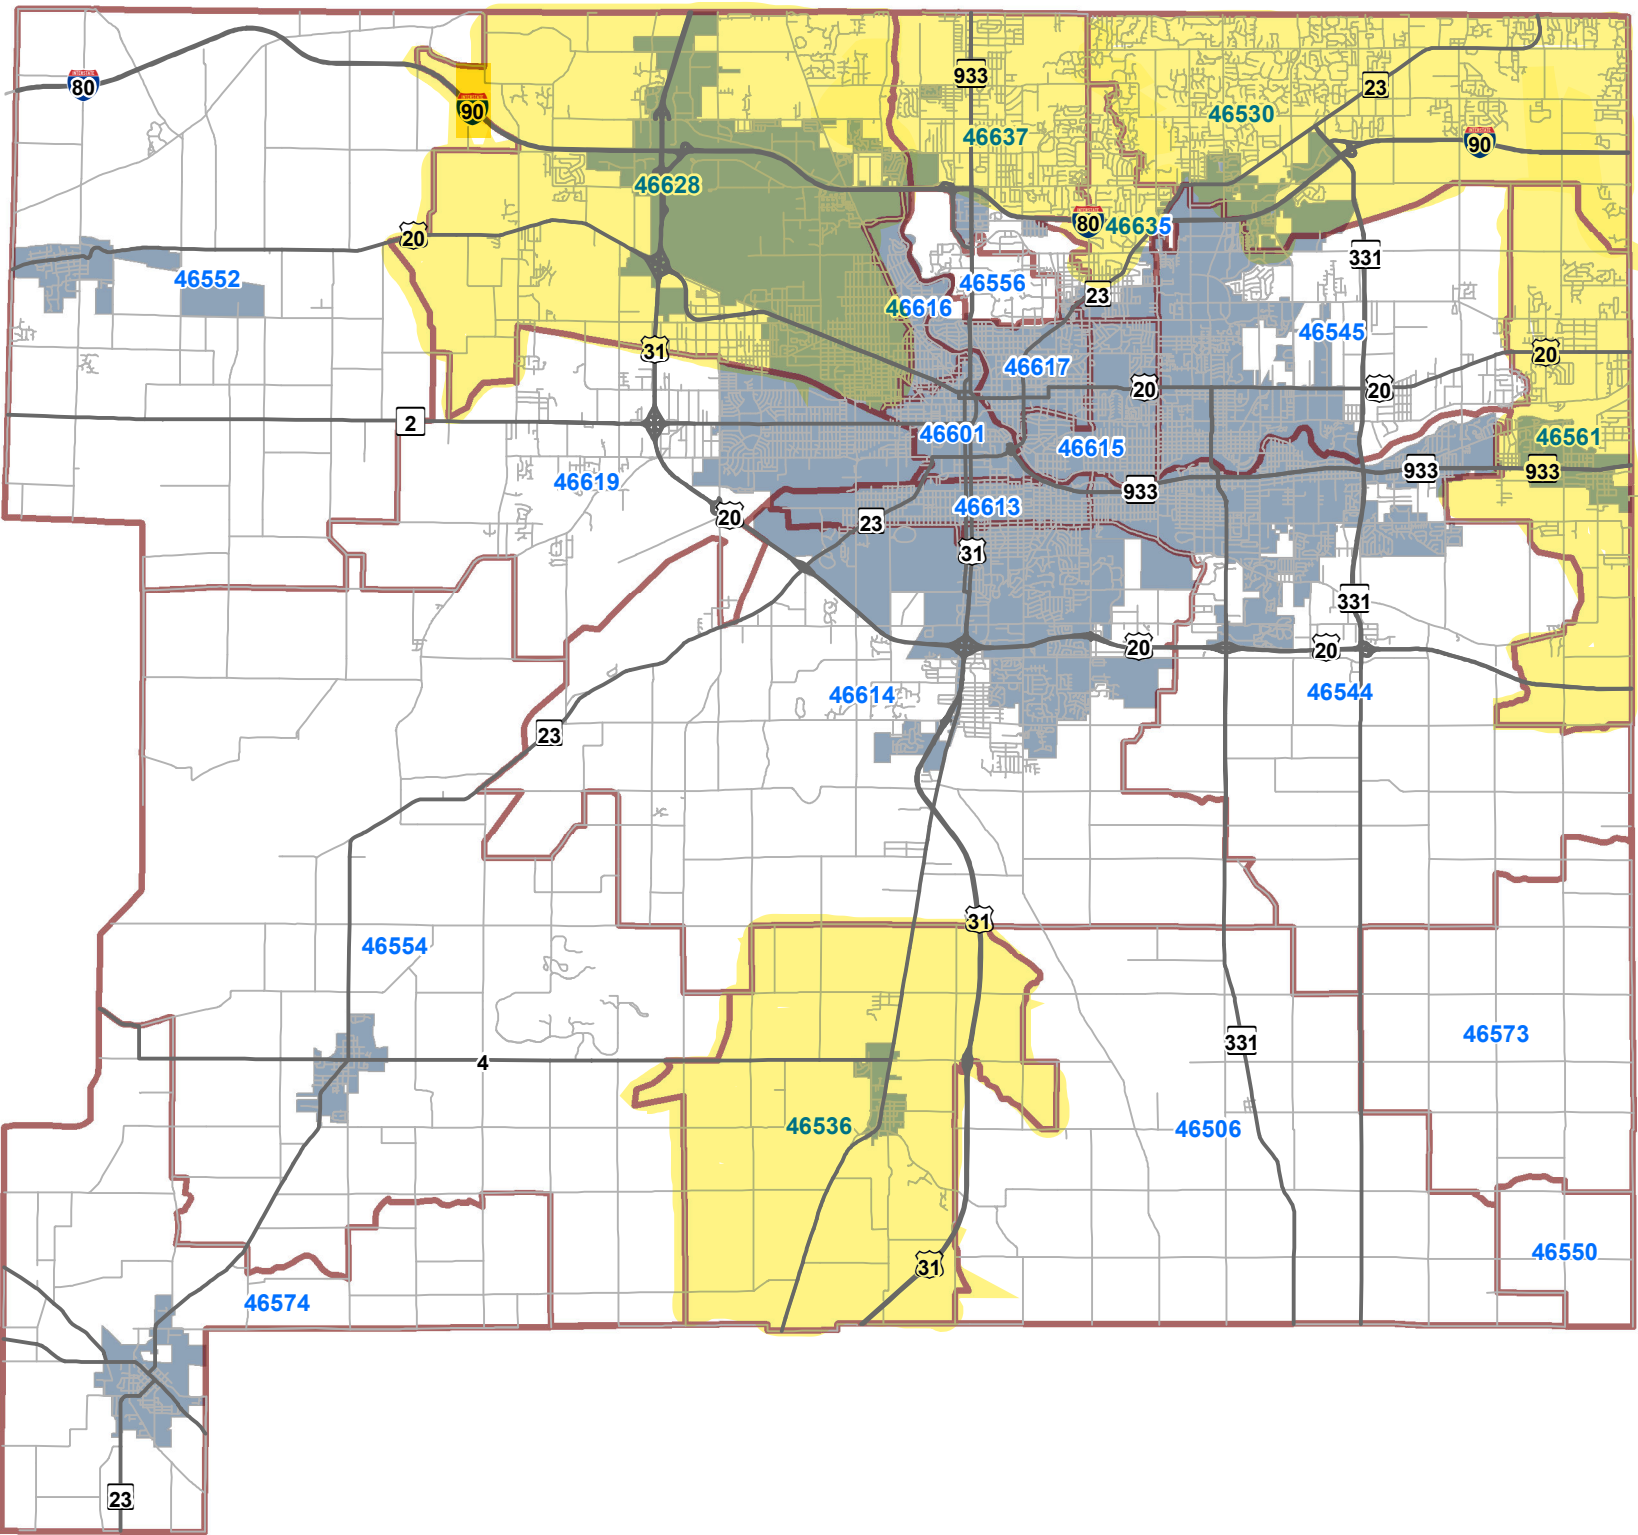

St. Joseph County, IN.

~ ZIP CODE MAP ~

Legend

- Zip Code Bndy
- City/Town Bndy